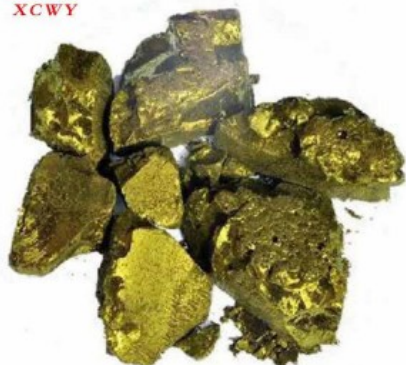

Victoria Blue BO

Established in 1995, XCWY can not only provide good quality [Victoria Blue BO](#) power & crystal, but also we can give more workable suggestions for application.

Victoria Blue BO crystal form is shining big crystals, which is soluble in both cold water and hot water.