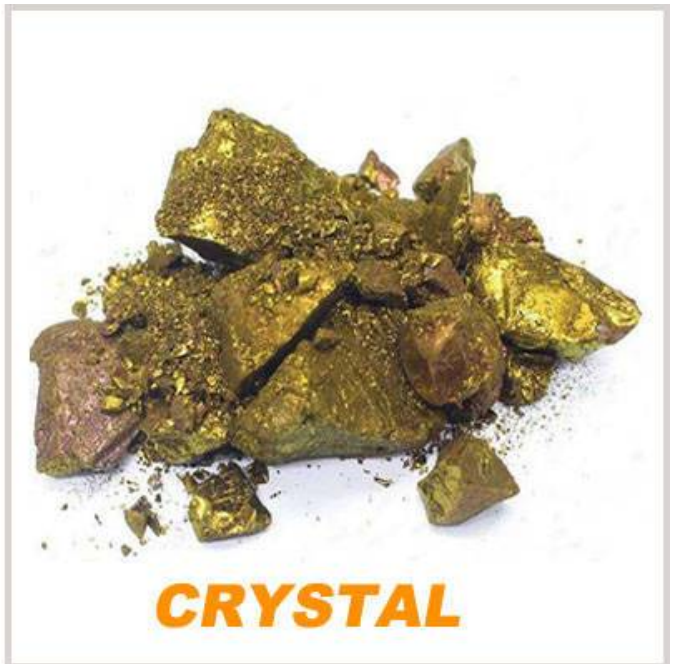

## Basic Blue 7

At XCWY Chem, we are a recognized [basic blue 7](#) dye manufacturer company in China. Our basic blue 7 is soluble in water and alcohol very easily.

Focusing on the production of basic blue 7 powder and crystal for more than 20 years, our basic blue dyes have advantages of better brightness, good coloring power and best fastness properties.

So far, our basic blue ranges include basic blue 3, basic blue 7, basic blue 9, basic blue 26 and so on, they have pure strength, better value and better uniformity.

### Basic Blue 7 Specification

- » **Basic Dyes Name:** Victoria Pure Blue BO/Basic brilliant blue BO
- » **Colour Index:** C.I.Basic blue 7
- » **CAS No.:** 2390-60-5
- » **Usage:** Paper Dyestuffs, Ink Dyestuffs, Wood Dyestuffs

### Basic Blue 7 Basic Information

<b>Basic Information</b>	
Product Name	Basic victoria blue BO
Colour Index	C.I. Basic blue 7
CAS No.	2390-60-5
<b>Specification</b>	
Shade	Similar With Standard
Strength	100%
Appearance	Shinning green crystal or brown powder
Moisture %?	2
Insoluble Matter %?	0.4
Properties	Very soluble in water and alcohol