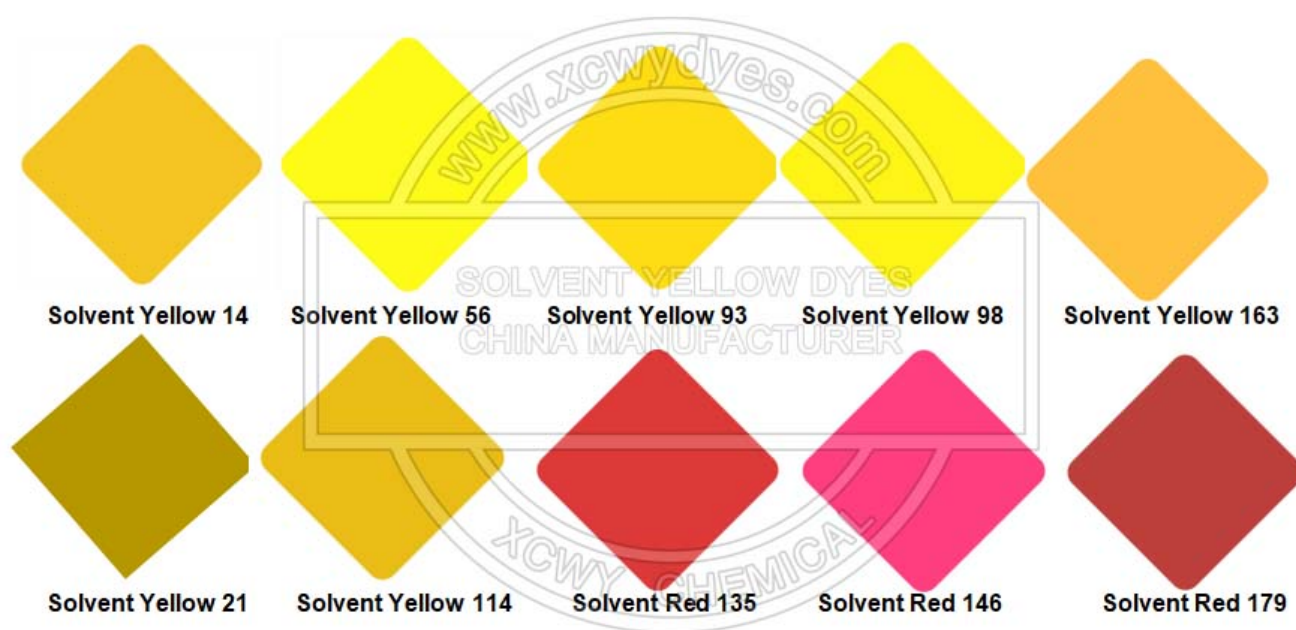

Solvent Yellow 163

[Solvent Yellow 163](#) CAS 13676-91-0 is also known as Solvent Yellow GHS. Solvent Yellow GHS is an anthraquinone-based yellow powder with redish shade.

It has good light fastness. The light fastness of transparent styrene products containing 0.05% dyestuff is 8 grade.

Solvent Yellow 163 has a thermal stability of 300 $\text{?}/5\text{min}$ in styrene, 300 $\text{?}/5\text{min}$ in ABS, and 360 $\text{?}/5\text{min}$ in polycarbonate.

Solvent Yellow 163 Specification

» **Product Name:** Transparent yellow GHS

» **Type:** [Solvent yellow dyes](#)

» **CAS NO.:** 13676-91-0

» **Appearance:** Uniform Yellow Powder

» **Light Fastness:** 8

Solvent Yellow 163 Basic Information